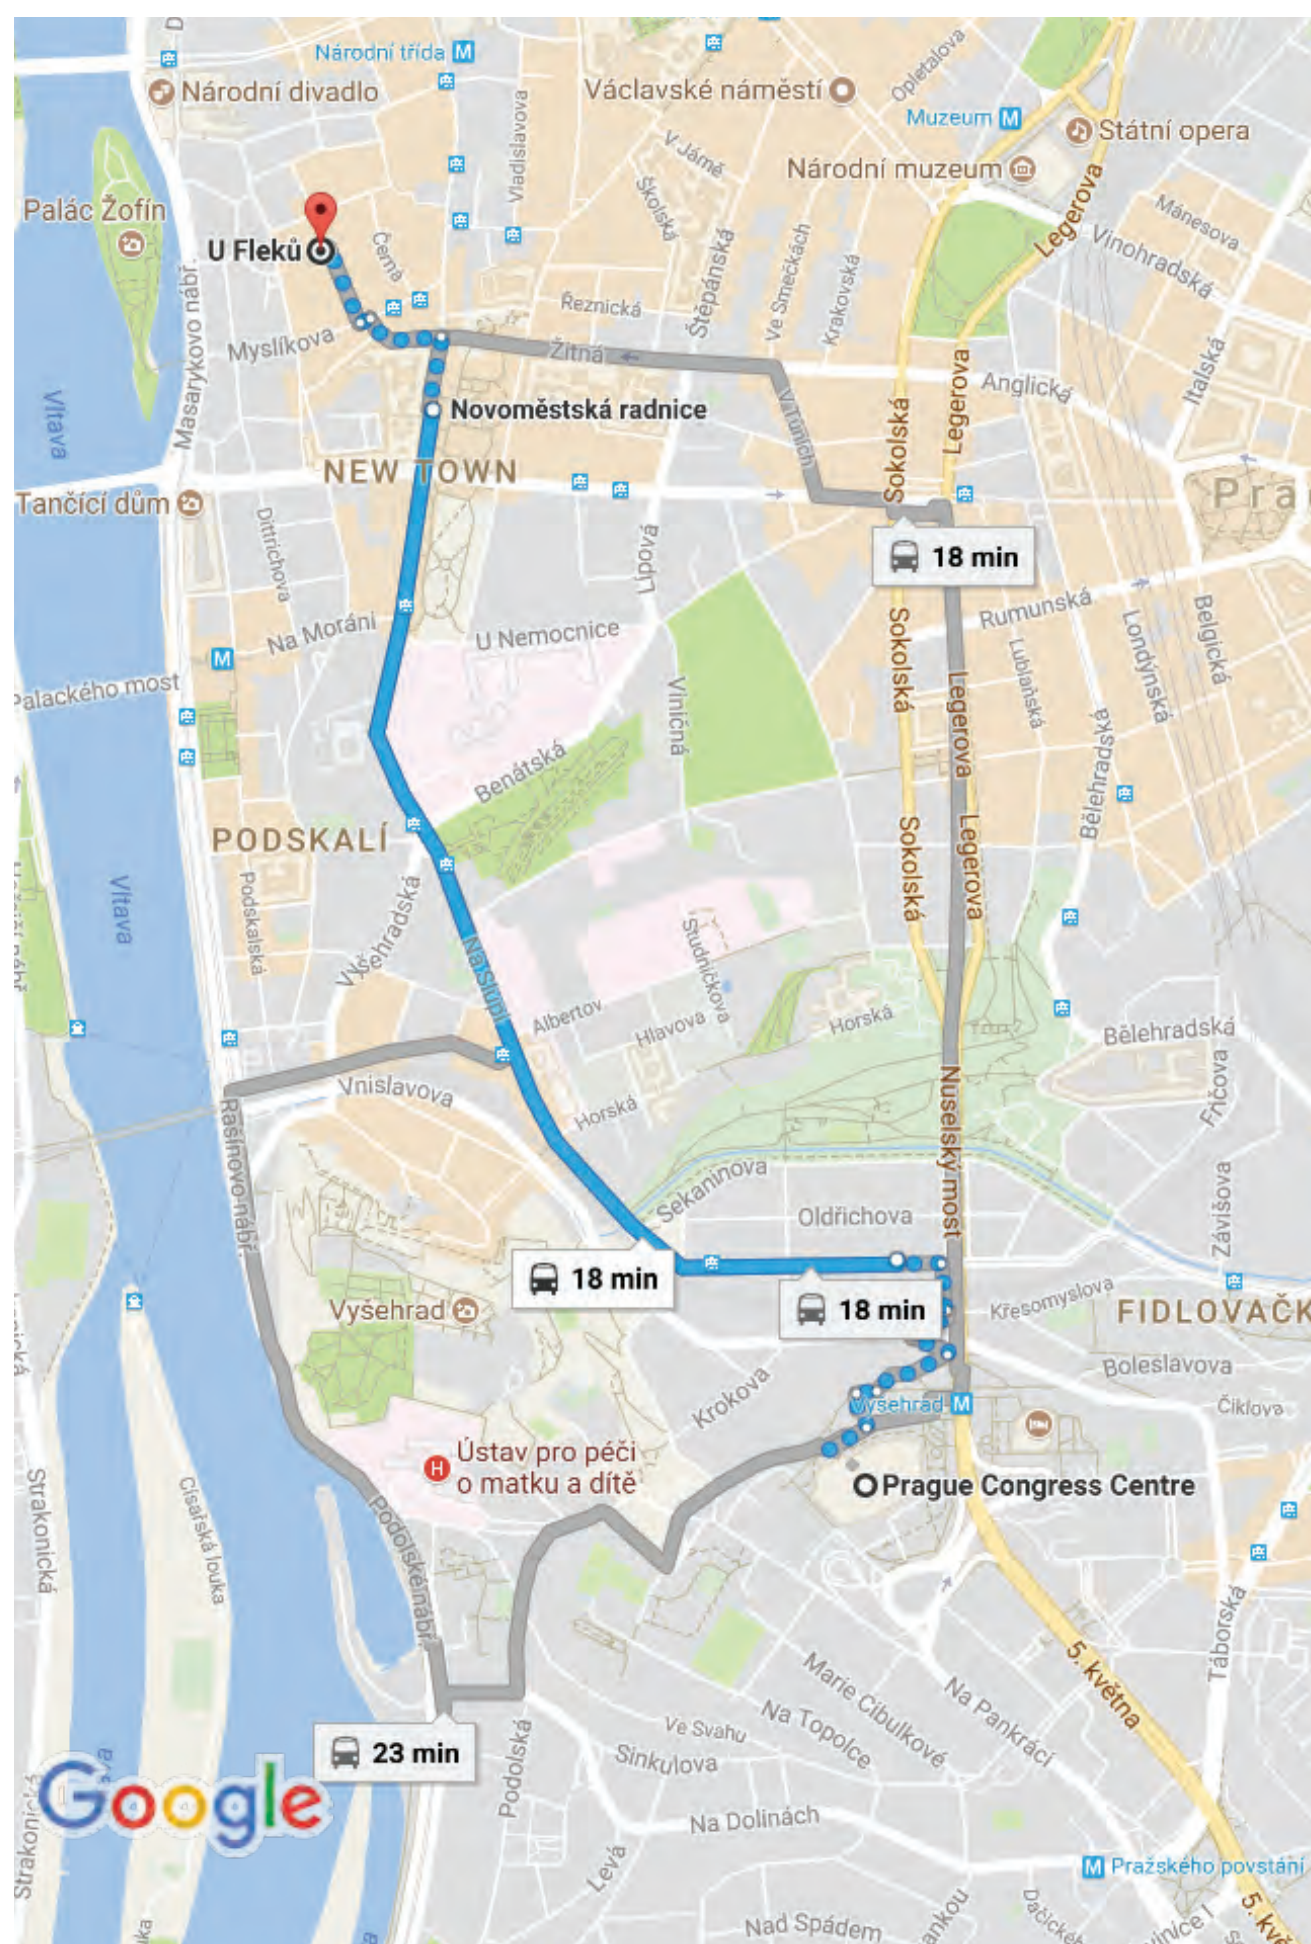

ISCB Conference Dinner

U Fleků

Brewery and Restaurant

MONDAY JULY 24

7:30 – 10:30 PM

Google Maps Prague Congress Centre to U Fleků

7:00 PM - 7:18 PM (18 min)

7:00 PM (Monday)–7:18 PM 18 min
24
7:08 PM from Svatoplukova
12 min

6:57 PM (Monday)–7:15 PM 18 min
18

6:55 PM (Monday)–7:13 PM 18 min
14

6:58 PM (Monday)–7:17 PM 19 min
C

Map data ©2017 Google 200 m

Ticketed Event
*(Please bring your tickets and badge.)
Transportation is not provided to
attend this event.*